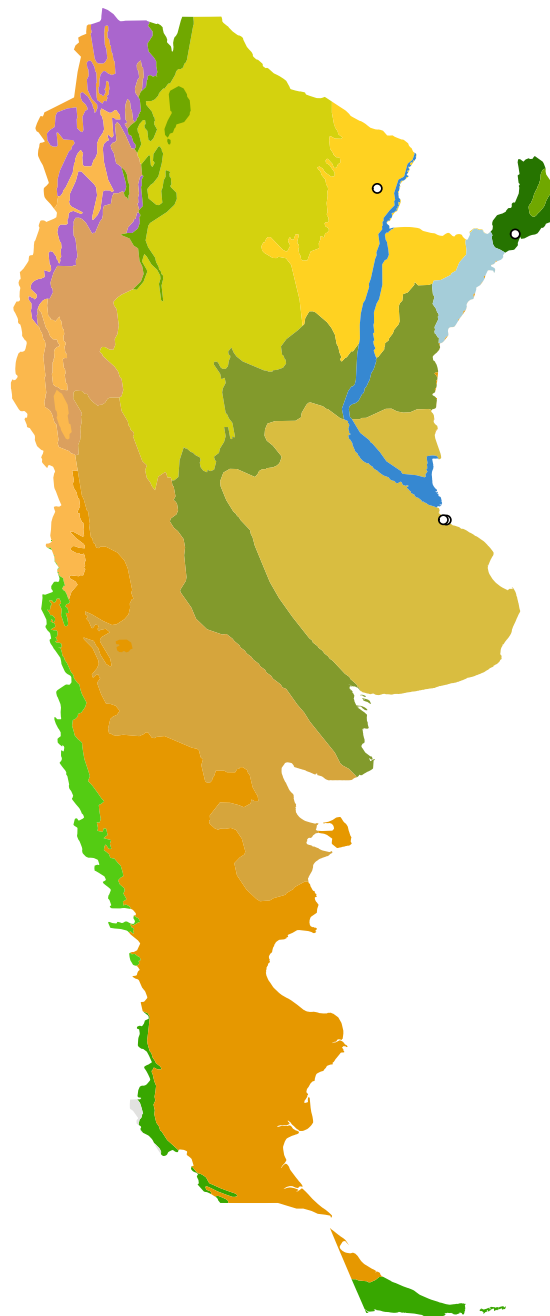

Argentina

LEGEND

○ Previously sampled Malaise trap site

Ecoregion

-  Alto Paranã Atlantic forests
-  Araucaria moist forests
-  Central Andean dry puna
-  Central Andean puna
-  Dry Chaco
-  Espinal
-  High Monte
-  Humid Chaco
-  Humid Pampas
-  Low Monte
-  Magellanic subpolar forests
-  Paranã flooded savanna
-  Patagonian steppe
-  Rock and Ice
-  Southern Andean steppe
-  Southern Andean Yungas
-  Southern Cone Mesopotamian savanna
-  Uruguayan savanna
-  Valdivian temperate forests