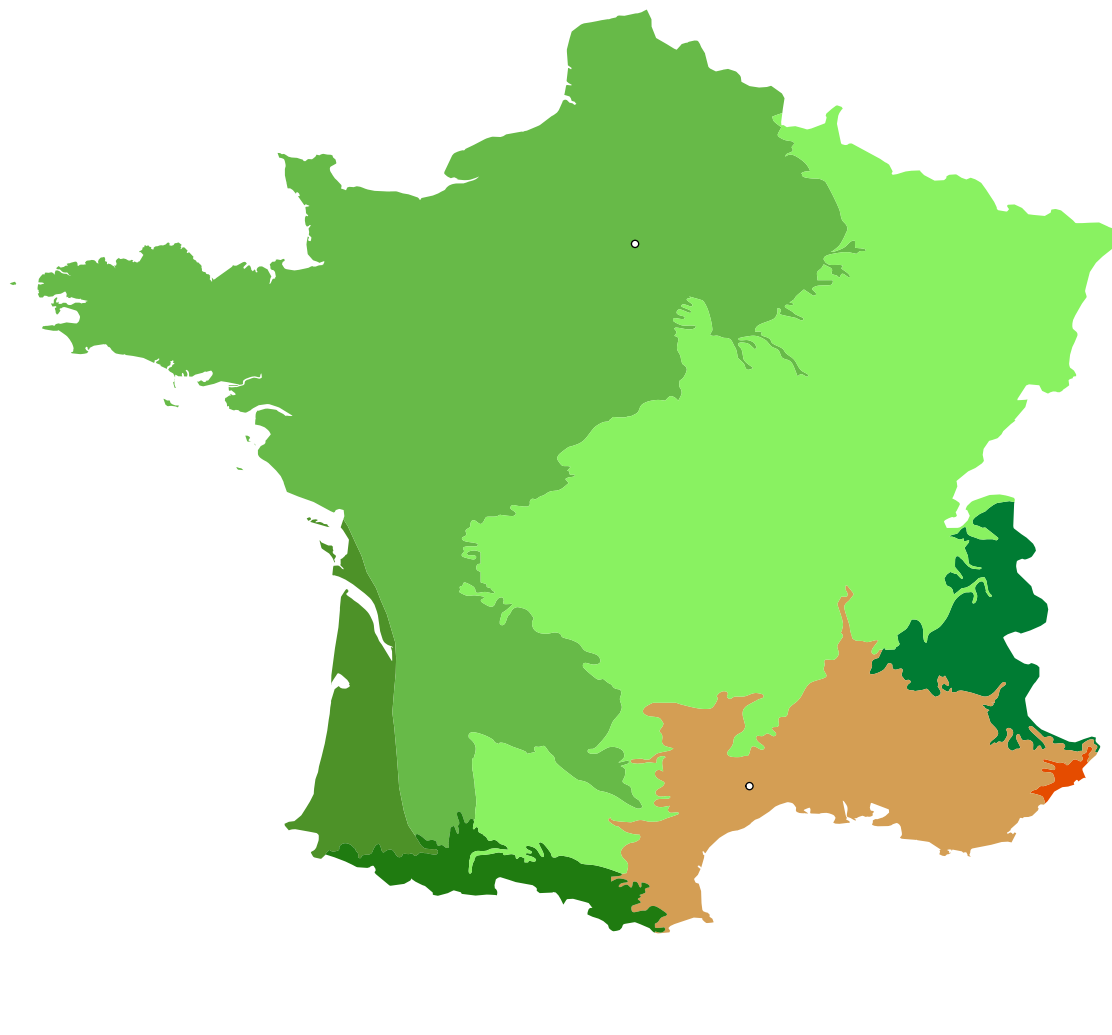

France

LEGEND

○ Previously sampled Malaise trap site

Ecoregion

- Alps conifer and mixed forests
- European Atlantic mixed forests
- Cantabrian mixed forests
- Corsican montane broadleaf and mixed forests
- Italian sclerophyllous and semi-deciduous forests
- Northeast Spain and Southern France Mediterranean forests
- Pyrenees conifer and mixed forests
- Tyrrhenian-Adriatic sclerophyllous and mixed forests
- Western European broadleaf forests