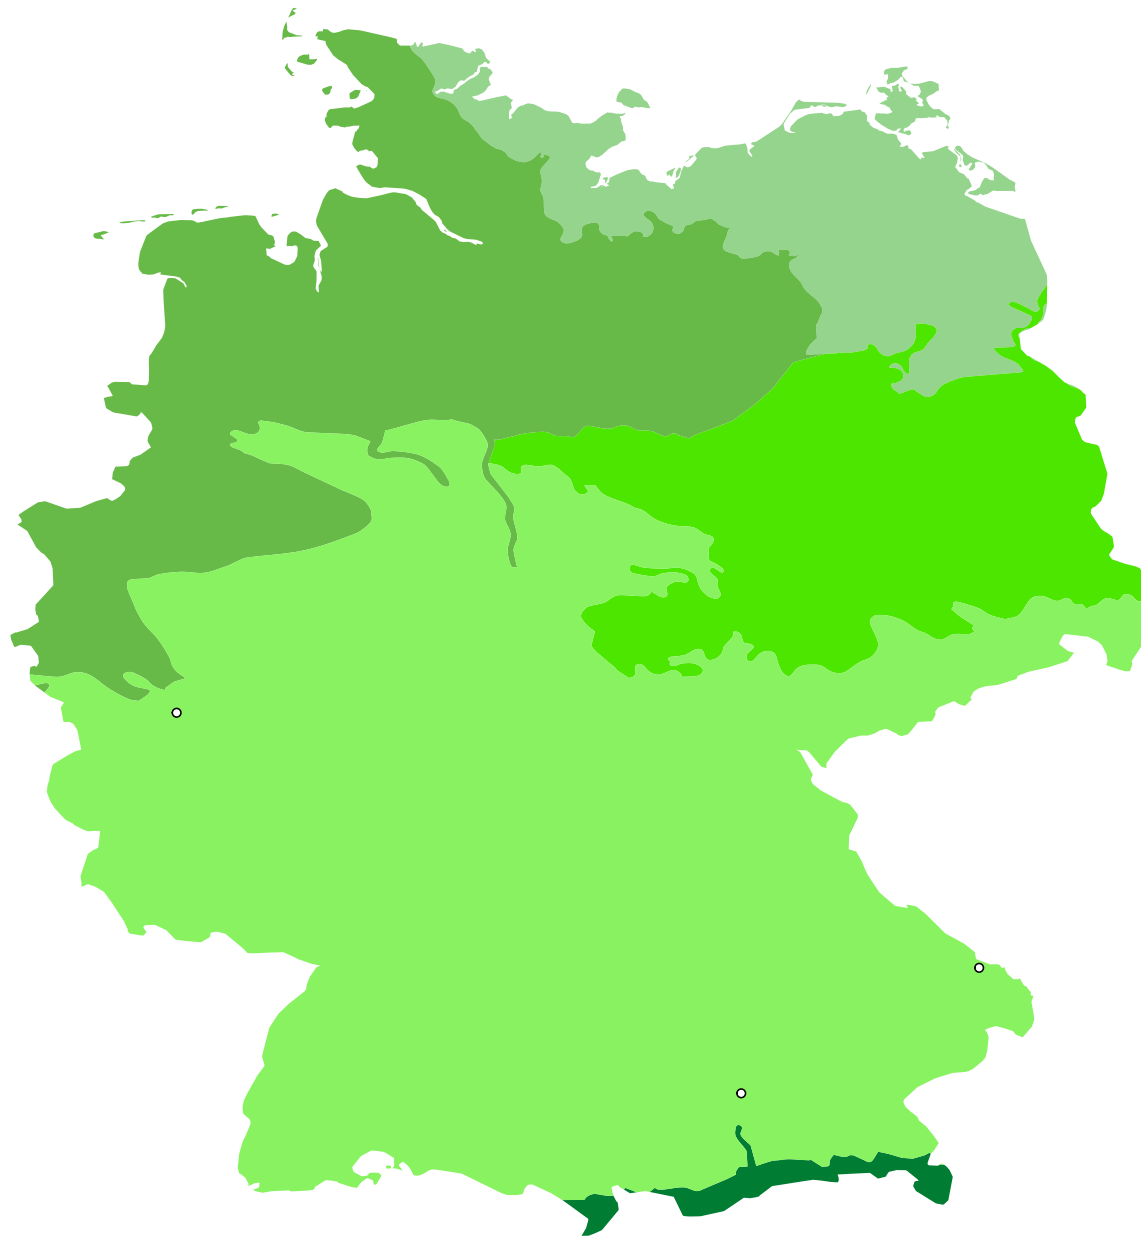

Germany

LEGEND

○ Previously sampled Malaise trap site

Ecoregion

-  Alps conifer and mixed forests
-  European Atlantic mixed forests
-  Baltic mixed forests
-  Central European mixed forests
-  Western European broadleaf forests