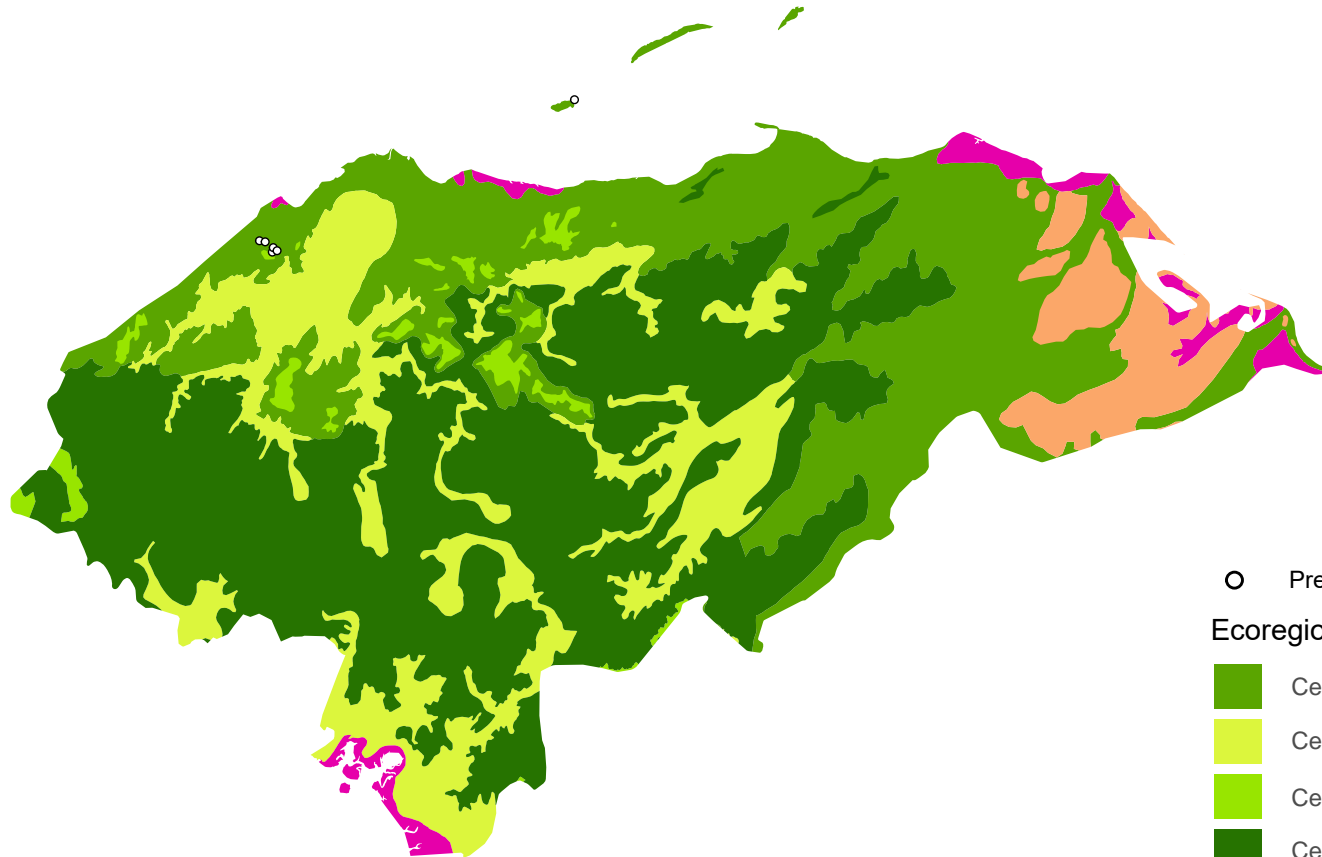

Honduras

LEGEND

○ Previously sampled Malaise trap site

Ecoregion

-  Central American Atlantic moist forests
-  Central American dry forests
-  Central American montane forests
-  Central American pine–oak forests
-  Cuban dry forests
-  Mesoamerican Gulf–Caribbean mangroves
-  Miskito pine forests
-  Southern Mesoamerican Pacific mangroves