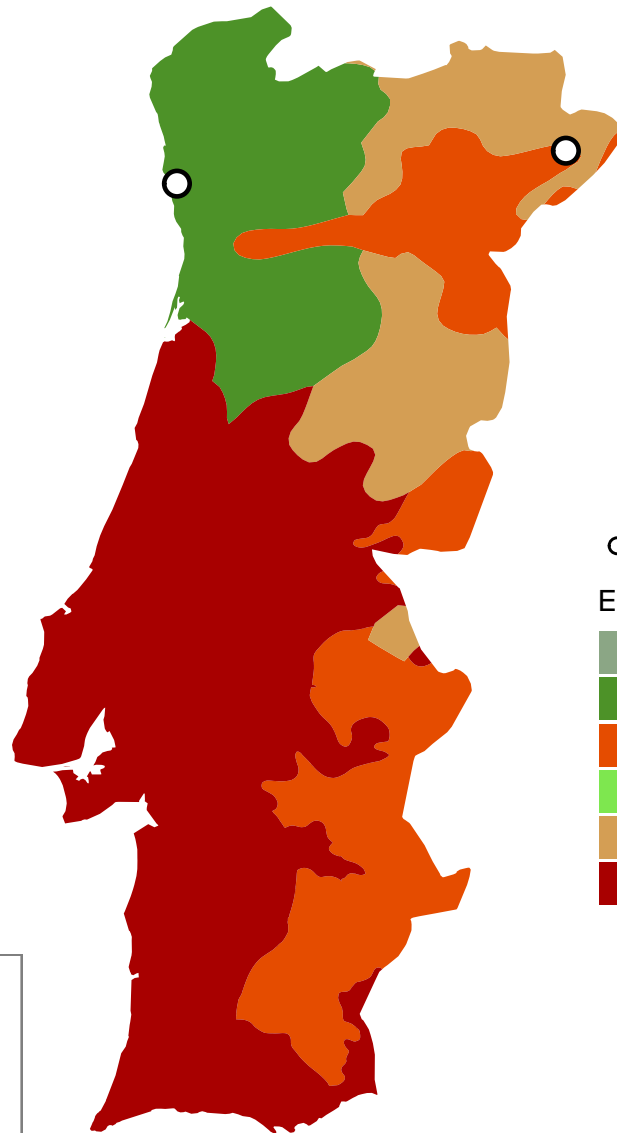

Portugal

LEGEND

○ Previously sampled Malaise trap site

Ecoregion

-  Azores temperate mixed forests
-  Cantabrian mixed forests
-  Iberian sclerophyllous and semi-deciduous forests
-  Madeira evergreen forests
-  Northwest Iberian montane forests
-  Southwest Iberian Mediterranean sclerophyllous and mixed forests