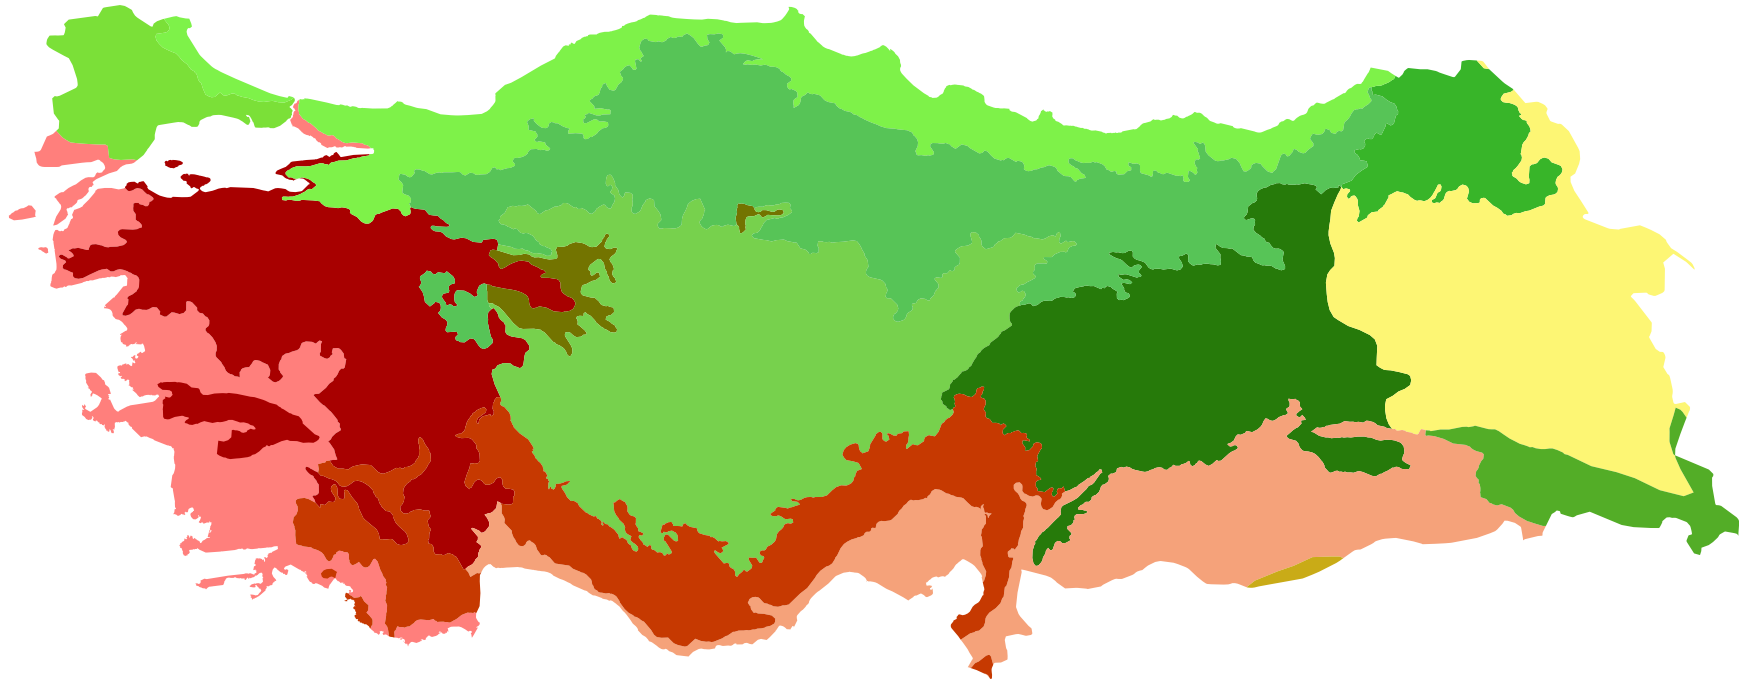

Turkey

LEGEND

Ecoregion

	Aegean and Western Turkey sclerophyllous and mixed forests		Eastern Anatolian montane steppe
	Anatolian conifer and deciduous mixed forests		Eastern Mediterranean conifer–broadleaf forests
	Balkan mixed forests		Euxine–Colchic broadleaf forests
	Caucasus mixed forests		Northern Anatolian conifer and deciduous forests
	Central Anatolian steppe		Southern Anatolian montane conifer and deciduous forests
	Central Anatolian steppe and woodlands		Syrian xeric grasslands and shrublands
	Eastern Anatolian deciduous forests		Zagros Mountains forest steppe