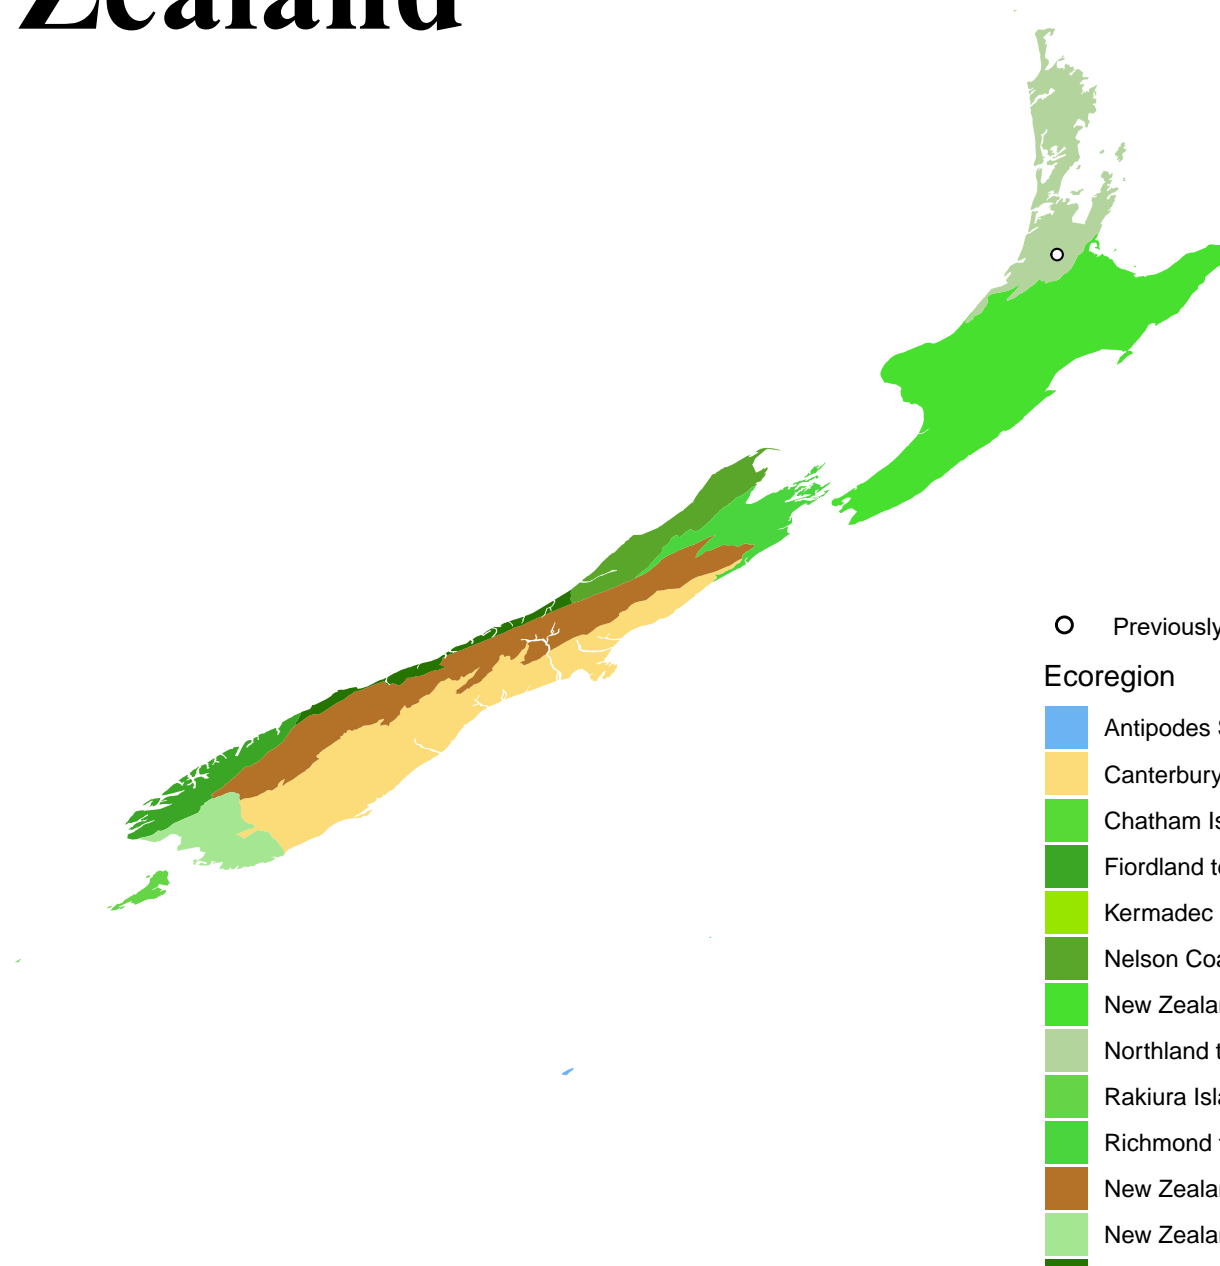

# New Zealand

## LEGEND

○ Previously sampled Malaise trap site

### Ecoregion

- Antipodes Subantarctic Islands tundra
- Canterbury–Otago tussock grasslands
- Chatham Island temperate forests
- Fiordland temperate forests
- Kermadec Islands subtropical moist forests
- Nelson Coast temperate forests
- New Zealand North Island temperate forests
- Northland temperate kauri forests
- Rakiura Island temperate forests
- Richmond temperate forests
- New Zealand South Island montane grasslands
- New Zealand South Island temperate forests
- Westland temperate forests