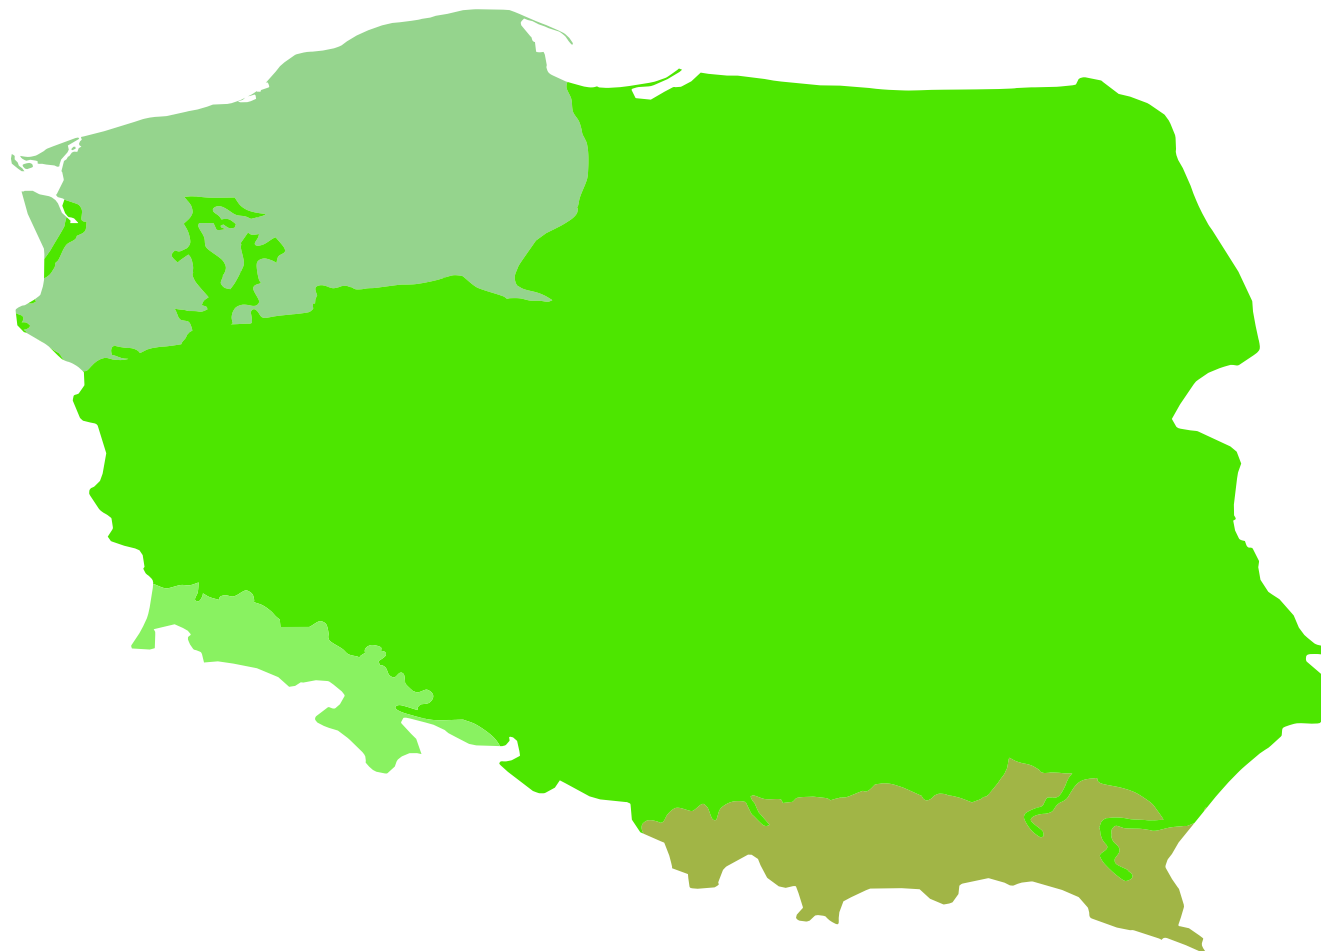

# Poland

## LEGEND

### Ecoregion

-  Baltic mixed forests
-  Carpathian montane forests
-  Central European mixed forests
-  Western European broadleaf forests