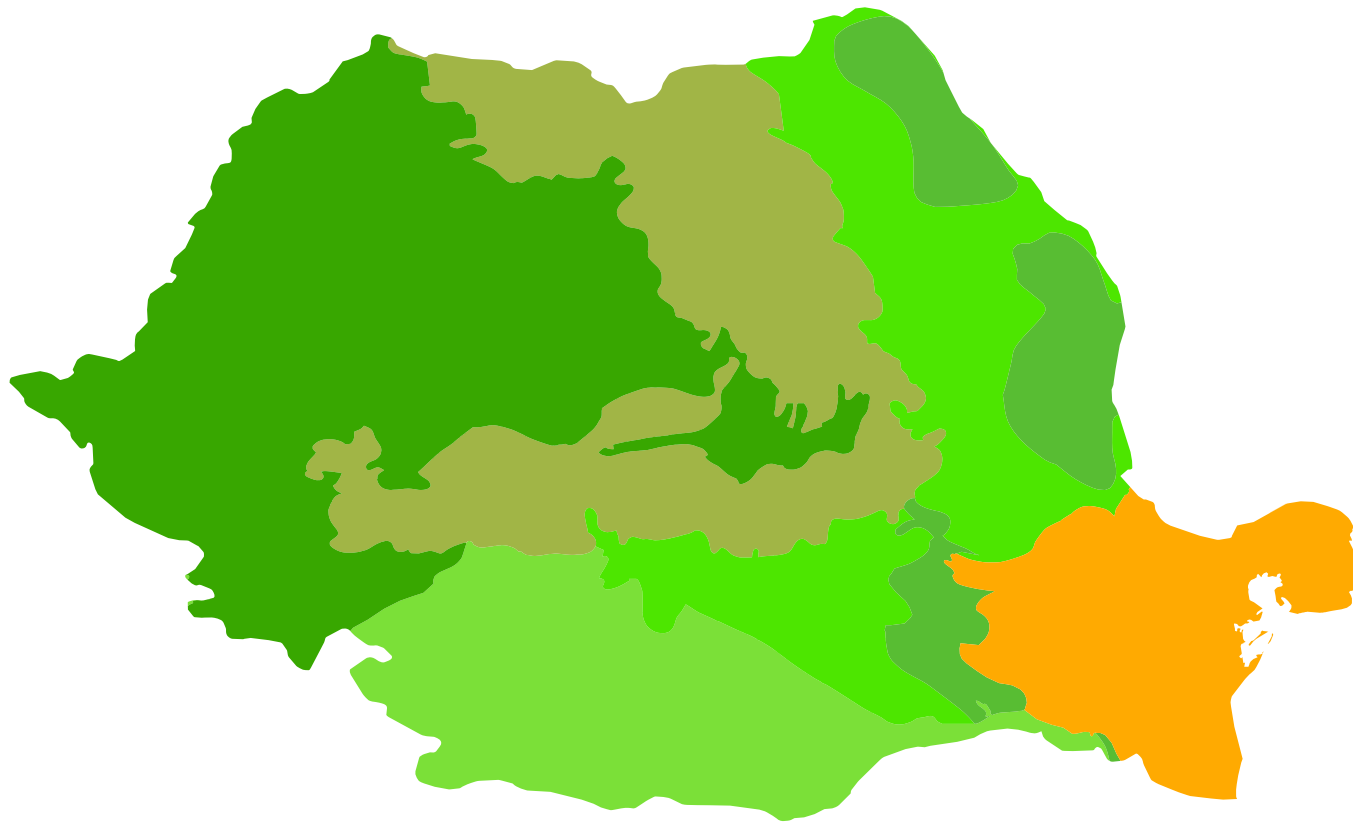

# Romania

## LEGEND

### Ecoregion

-  Balkan mixed forests
-  Carpathian montane forests
-  Central European mixed forests
-  East European forest steppe
-  Pannonian mixed forests
-  Pontic steppe