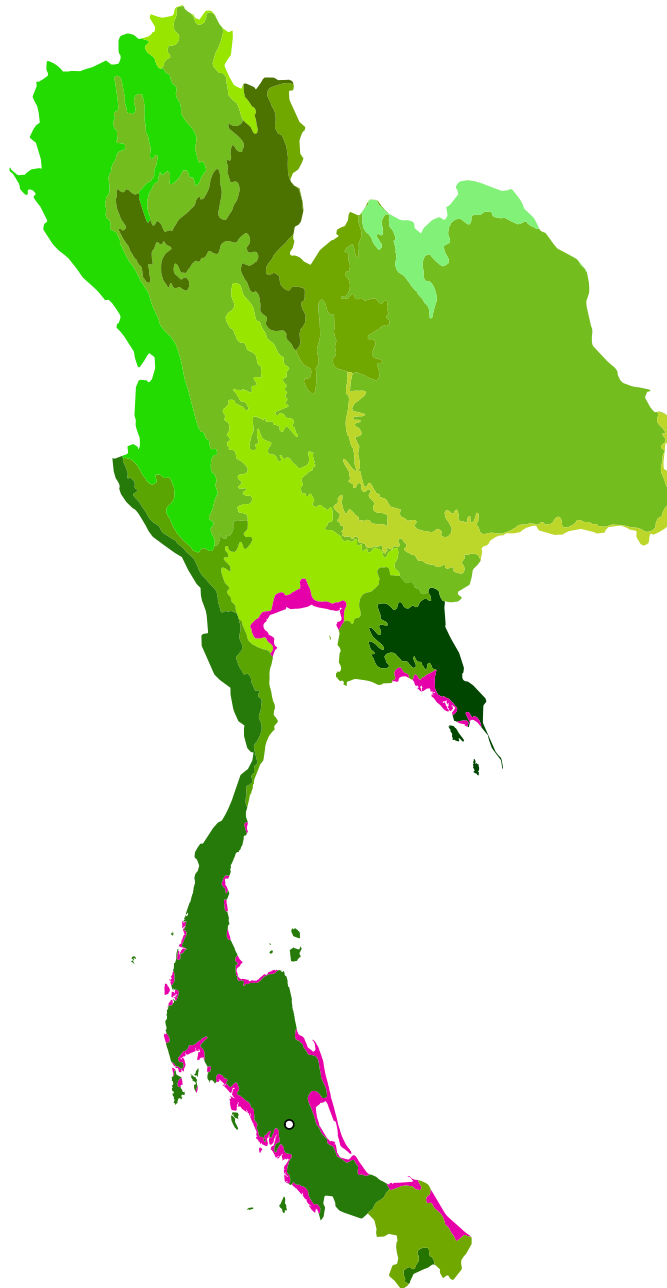

Thailand

LEGEND

○ Previously sampled Malaise trap site

Ecoregion

- Cardamom Mountains rain forests
- Central Indochina dry forests
- Chao Phraya freshwater swamp forests
- Chao Phraya lowland moist deciduous forests
- Indochina mangroves
- Kayah–Karen montane rain forests
- Luang Prabang montane rain forests
- Myanmar Coast mangroves
- Northern Indochina subtropical forests
- Northern Khorat Plateau moist deciduous forests
- Northern Thailand–Laos moist deciduous forests
- Peninsular Malaysian montane rain forests
- Peninsular Malaysian rain forests
- Southeast Indochina dry evergreen forests
- Tenasserim–South Thailand semi–evergreen rain forests