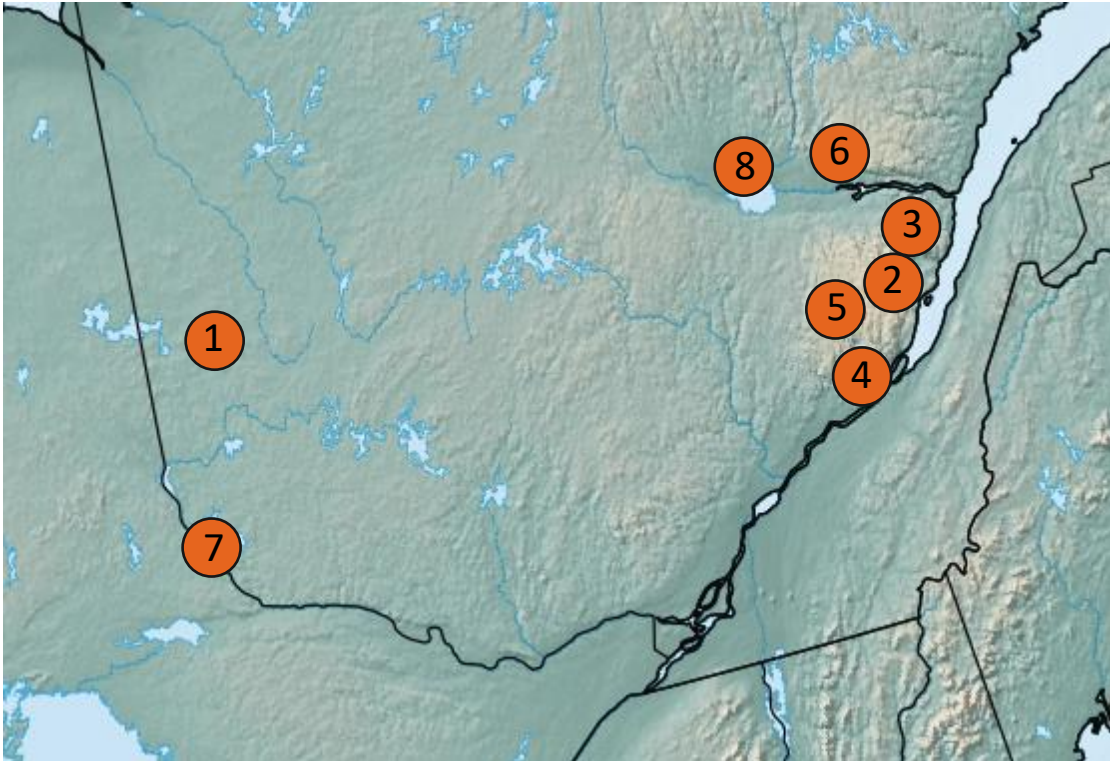

APPENDIX 1 – Individual Park Reports & Contacts

Number	Site	Contact	Report
1	Aiguebelle	Thibaut Petry	Report
2	Grands-Jardins	Benoit Dubeau	Report
3	Hautes-Gorges-de-la-Rivière-Malbaie	Benoit Dubeau	Report
4	Jacques-Cartier – Site 1	Benoit Dubeau	Report
5	Jacques-Cartier – Site 2	Benoit Dubeau	Report
6	Monts-Valin	Benoit Dubeau	Report
7	Opémican	Thibaut Petry	Report
8	Pointe-Taillon	Benoit Dubeau	Report